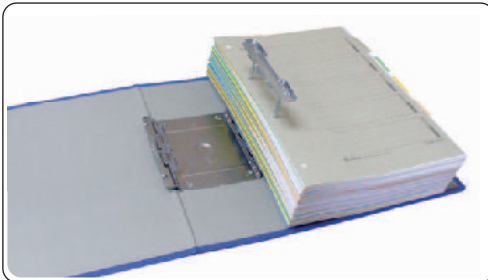

King File Super Dotch

Multi-sizes for your selections

Two sides openable mechanism

Open from the left

Open from the right

Store large number of documents

Authorised Distributor for INDIA
JEYSONS INDUSTRIES
 Mob: +91-91677 00983
 Email: files@jeysons.com

Take out the spine papers
 to make documents title

Item code	Color	Size	Dimension (WxDxH) mm	Capacity (sheets)	Package (inner/outer)
1473GSV		A4S - 3 cm	243 x 46 x 307	300	10/40 pcs
1475GSV	B ● EL Gr	A4S - 5 cm	243 x 66 x 307	500	10/40 pcs
1478GSV		A4S - 8 cm	243 x 96 x 307	800	10/30 pcs
1470GSV	B ● Gr	A4S - 10 cm	243 x 116 x 307	1000	10/20 pcs

King File Super Dotch

Two sides openable mechanism

Item code	Color	Size	Dimension (WxDxH) mm	Capacity (sheets)	Package (inner/outer)
1503E	B Gr	A3E - 3 cm	441 x 46 x 314	300	10/20 pcs
1505E		A3E - 5 cm	441 x 66 x 314	500	10/20 pcs